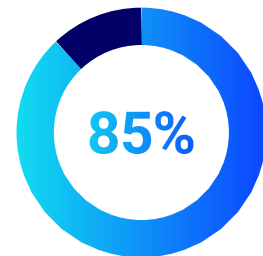

Cloud Fabric—Flexential Cloud Fabric provides a secure, Layer 2 private network transport to AWS, Azure, Google, and Oracle via a single port connection managed through the Cloud Fabric Portal.

IP Bandwidth—Scalable from 10 Mbps up to 40 Gbps across all Flexential locations—and up to 100 Gbps at select sites—our IP bandwidth service enables you to seamlessly manage peak traffic and workload demands.

Cross Connects—Flexential low-latency, reliable, point-to-point connections help you reach the carriers, clouds, and IT service providers your business requires.

Network Hub—Bring connectivity closer to end users with geographically distributed locations that satisfy latency requirements and provide better application performance.

Connect anywhere

The centerpiece of Flexential Interconnection is our high-speed, private, secure network backbone. Our backbone is built to connect all of the data centers in our portfolio, as well as strategic carrier hotels. This means that once your data is on our network, it's on a private dedicated path to its destination. Your data does not ride over the internet. This provides security and increased performance because the packets aren't sharing space with unrelated traffic such as social media, streaming content, and malicious internet traffic. Flexential Interconnection is fast, simple, and secure.

**By 2025,
85% of infrastructure strategies
will integrate on-premises, colocation,
cloud, and edge delivery options.**

—Gartner

Benefits

- ✓ Reduce latency and improve performance by distributing workloads and bringing applications closer to the user
- ✓ Modernize your network through technology enablement
- ✓ Scalable data center footprints and connectivity
- ✓ Private, secure, and reliable connectivity from the local edge to the cloud, and everything in between
- ✓ Optimize costs by placing data adjacent to the compute resources for faster more efficient workload processing
- ✓ Simple to build, scale, and deploy additional locations, capacity, and services, through an ecosystem of space, services, and interconnection designed to work together seamlessly