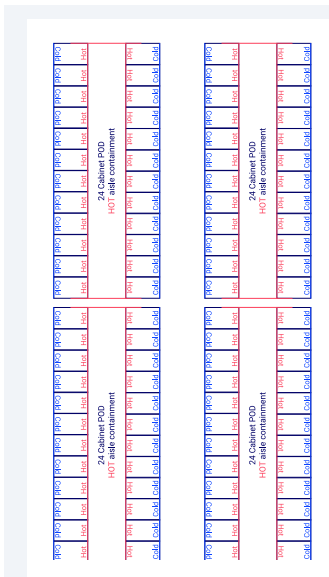

Wholesale data center design

The fourth Flexential Data Center in this market, Hillsboro 4 sits on a newly added campus property and is adjacent to the Flexential Hillsboro 3 facility.

Design specifications for a minimum of 1 MW and up to 9 MW: