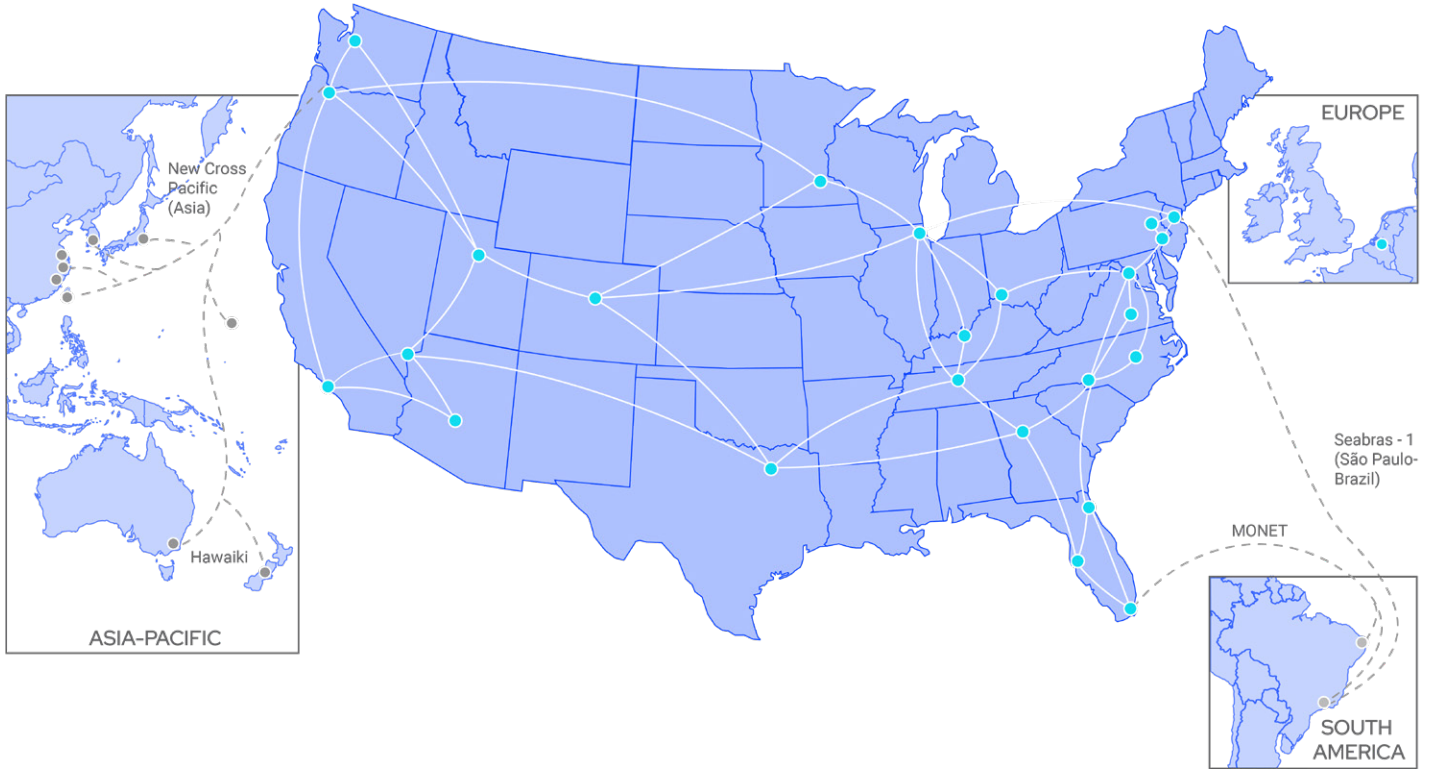

Flexential Interconnection access points

● Colocation | Network PoPs | Cloud on ramps | Cloud Fabric
— Network backbone   - - - Subsea cables

Position workloads and data where they're needed

The growth of enterprise network-based applications, the Internet of Things, and Big Data are driving the next technological evolution. As the amount of data generated through these technologies increases exponentially, your connectivity and infrastructure needs will continue to change. Flexential Interconnection provides the flexibility to dynamically adjust your IT infrastructure by delivering the tools to move data and compute to the edge, easily integrate new technologies, and elastically adjust capacity.

Flexential is leading the way with rich, secure and broad connectivity to enable your success.

[Learn More](#) →