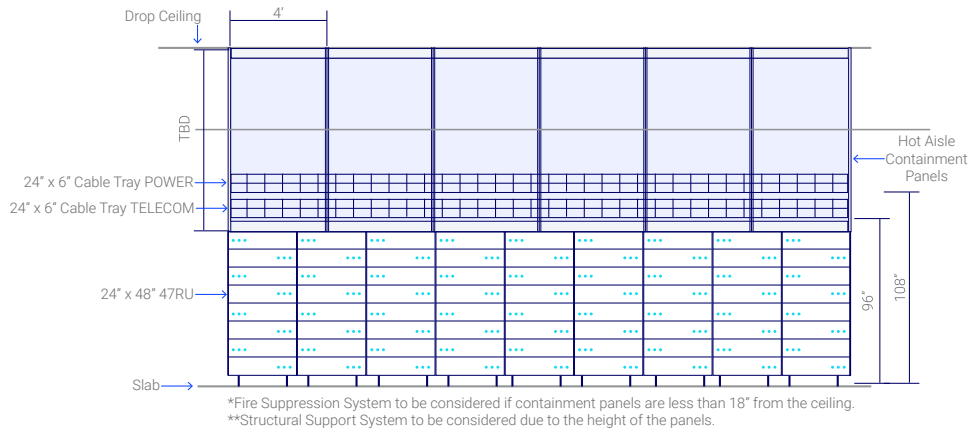

Flexential solutions portfolio

Colocation

Interconnection

Cloud

Data Protection

Professional Services

Facility specifications

Power & cooling

- Distributed redundant UPS systems
- 18 MW critical load UPS capacity
- Support for high-density deployments
- N+2 cooling redundancy
- Hot aisle containment
- 100% power SLA
- Design PUE of 1.4
- Zero water use (WUE = 0)

24/7 Security

- Physical environment, power delivery, generator and diesel fuel infrastructure monitoring
- Round-the-clock security and technical staff
- Dual-factor authentication access
- 4-zone security access
- Monitored security cameras
- Cage security cameras available

Compliance

- HITRUST CSF compliant
- PCI DDS compliant
- Annual, independent audits for SOC 1 Tier Type II, SOC 2 Type II, SOC 3; NIST 800-53; ITAR: SSAE 18
- HITRUST and PCI certification services available
- Regulatory and standards compliance assessment, analysis, consulting and planning services available

Connectivity

- One unified fabric offering on-demand provisioning of connectivity services
- Connections to strategic carrier hotels
- 100Gbps network backbone
- Access to a rich ecosystem of carriers, service providers and cloud providers reachable from any data center
- IP transit service built on a blend of premium Tier I carriers and including basic DDoS scrubbing protection
- Point to point and mesh services available to connect Flexential data centers

Request a Tour