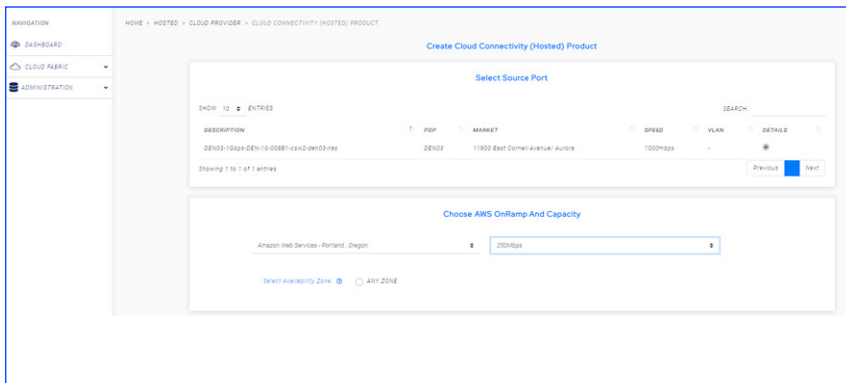

NO. 2

Maximize a multicloud ecosystem

Create a multicloud ecosystem that is scalable and nearly real-time for maximum application performance. Today's enterprise users are not only employees but customers, vendors and partners and can be connecting from anywhere. Scalable and dynamic connectivity is key.

NO. 3

Rapid provisioning of secure and private connectivity

The Flexential proprietary cloud connectivity infrastructure & portal allows for ultra-fast provisioning of direct connections to support a hybrid and agile business model that surpasses market growth.